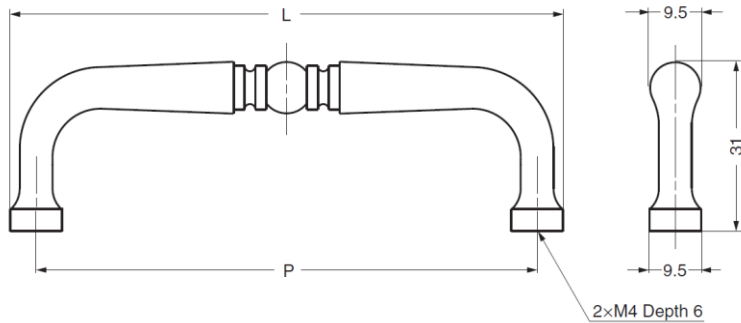

GK255 Brass Ceramic Handle

Material

- Brass / ceramic, clear brass finish

Parts Included

- Truss head screw M4×28

Part No.	L	P	D
GK255-76	89.8	76.2	15.1
GK255-96	109.6	96	17

GK259 Brass Handle

Material

- Brass, clear brass or antique brass finish

Parts Included

- Truss head screw M4×28

Part No.	Finish	L	P
GK259-76PB	Clear Brass	85.7	76.2
GK259-76AB	Antique Brass		
GK259-96PB	Clear Brass	105.5	96
GK259-96AB	Antique Brass		