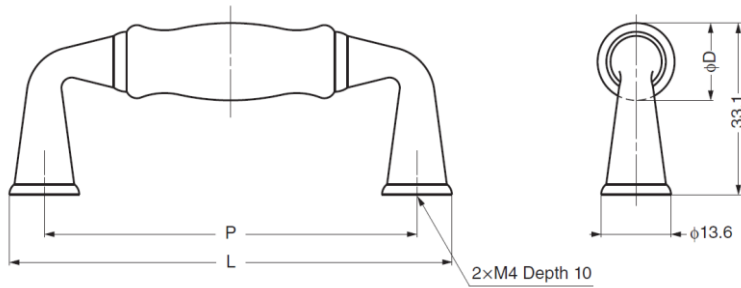

GK255 Brass Ceramic Handle

Material

- Brass / ceramic, clear brass finish

Parts Included

- Truss head screw M4×28

Part No.	L	P	D
GK255-76	89.8	76.2	15.1
GK255-96	109.6	96	17

GK259 Brass Handle

Material

- Brass, clear brass or antique brass finish

Parts Included

- Truss head screw M4×28

Part No.	Finish	L	P
GK259-76PB	Clear Brass	85.7	76.2
GK259-76AB	Antique Brass		
GK259-96PB	Clear Brass	105.5	96
GK259-96AB	Antique Brass		